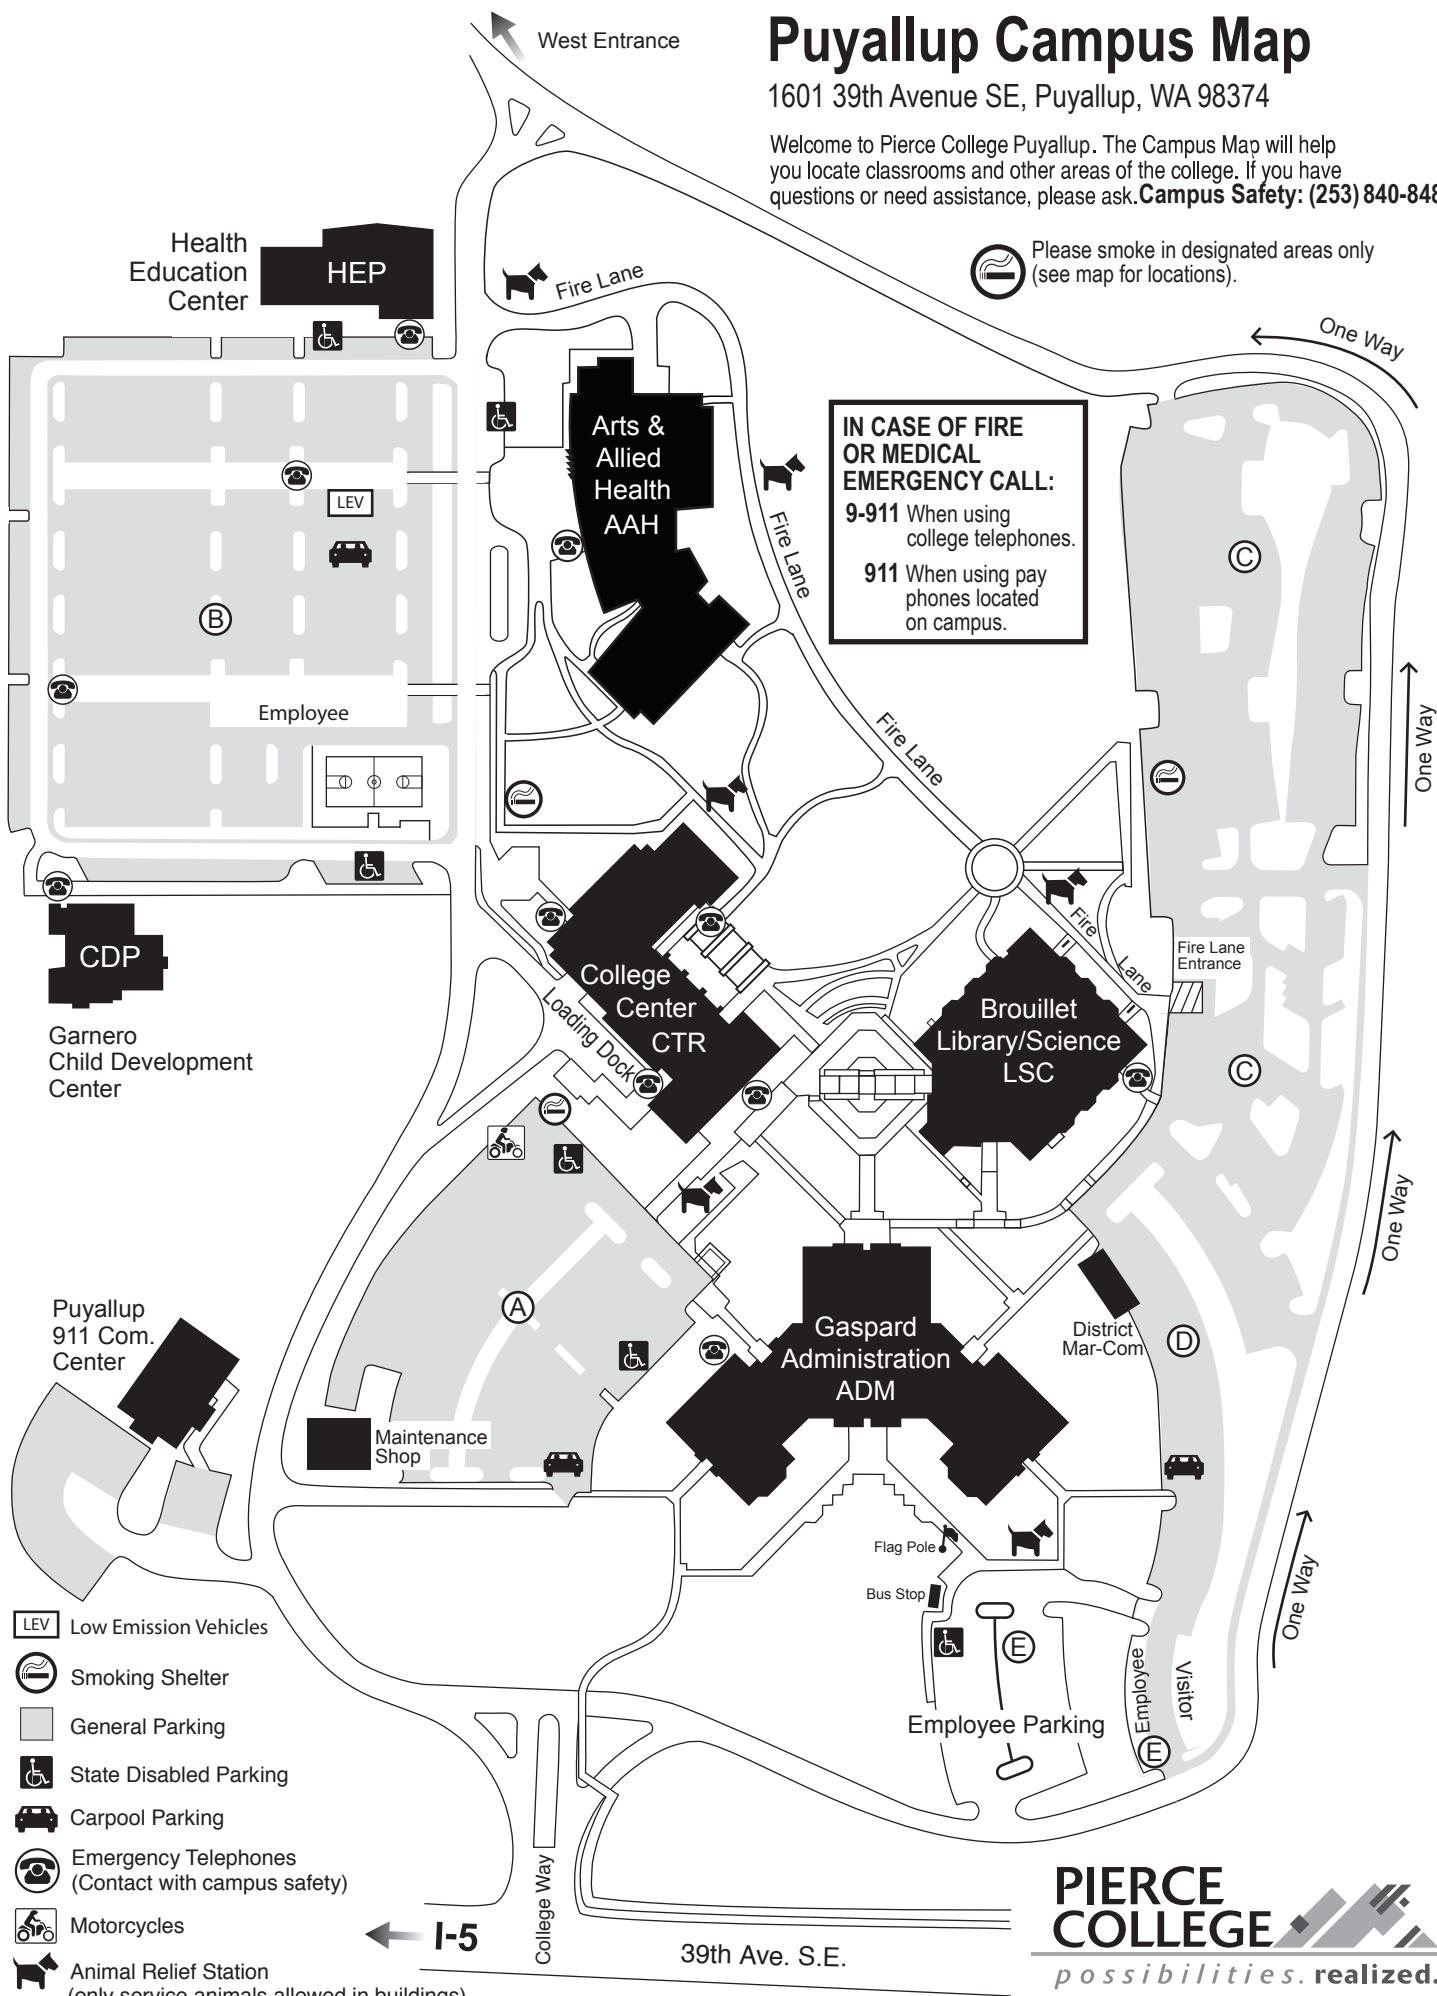

Puyallup Campus Map

1601 39th Avenue SE, Puyallup, WA 98374

Welcome to Pierce College Puyallup. The Campus Map will help you locate classrooms and other areas of the college. If you have questions or need assistance, please ask. **Campus Safety: (253) 840-8481**

 Please smoke in designated areas only (see map for locations).

IN CASE OF FIRE OR MEDICAL EMERGENCY CALL:
9-911 When using college telephones.
911 When using pay phones located on campus.

-  LEV Low Emission Vehicles
-  Smoking Shelter
-  General Parking
-  State Disabled Parking
-  Carpool Parking
-  Emergency Telephones (Contact with campus safety)
-  Motorcycles
-  Animal Relief Station (only service animals allowed in buildings)